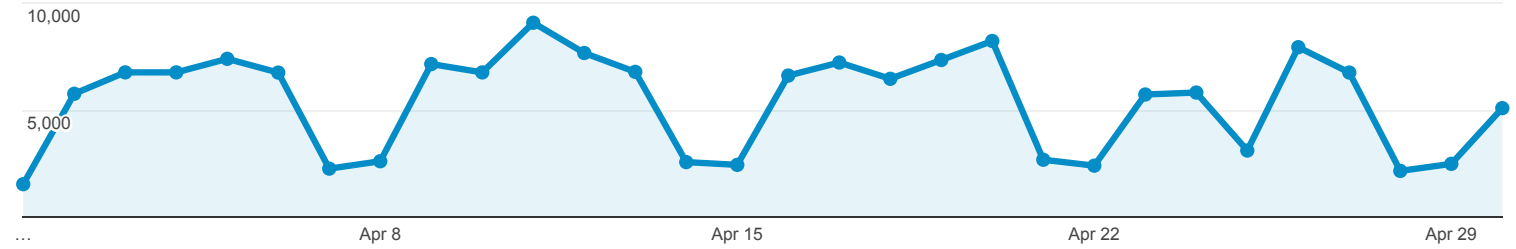

# IT Channel Unique Users

Apr 1, 2018 - Apr 30, 2018

All Users  
100.00% Users

Unique Visitor [www.itchannel.pt](http://www.itchannel.pt)

Pageviews

Default Channel Grouping	Users	Pageviews
	7,257 % of Total: 100.00% (7,257)	161,920 % of Total: 100.00% (161,920)
1. Organic Search	<b>3,478</b> (47.19%)	<b>57,053</b> (35.24%)
2. Direct	<b>2,922</b> (39.65%)	<b>93,299</b> (57.62%)
3. Social	<b>778</b> (10.56%)	<b>5,067</b> (3.13%)
4. Referral	<b>186</b> (2.52%)	<b>6,018</b> (3.72%)
5. Email	<b>5</b> (0.07%)	<b>481</b> (0.30%)
6. (Other)	<b>1</b> (0.01%)	<b>2</b> (0.00%)